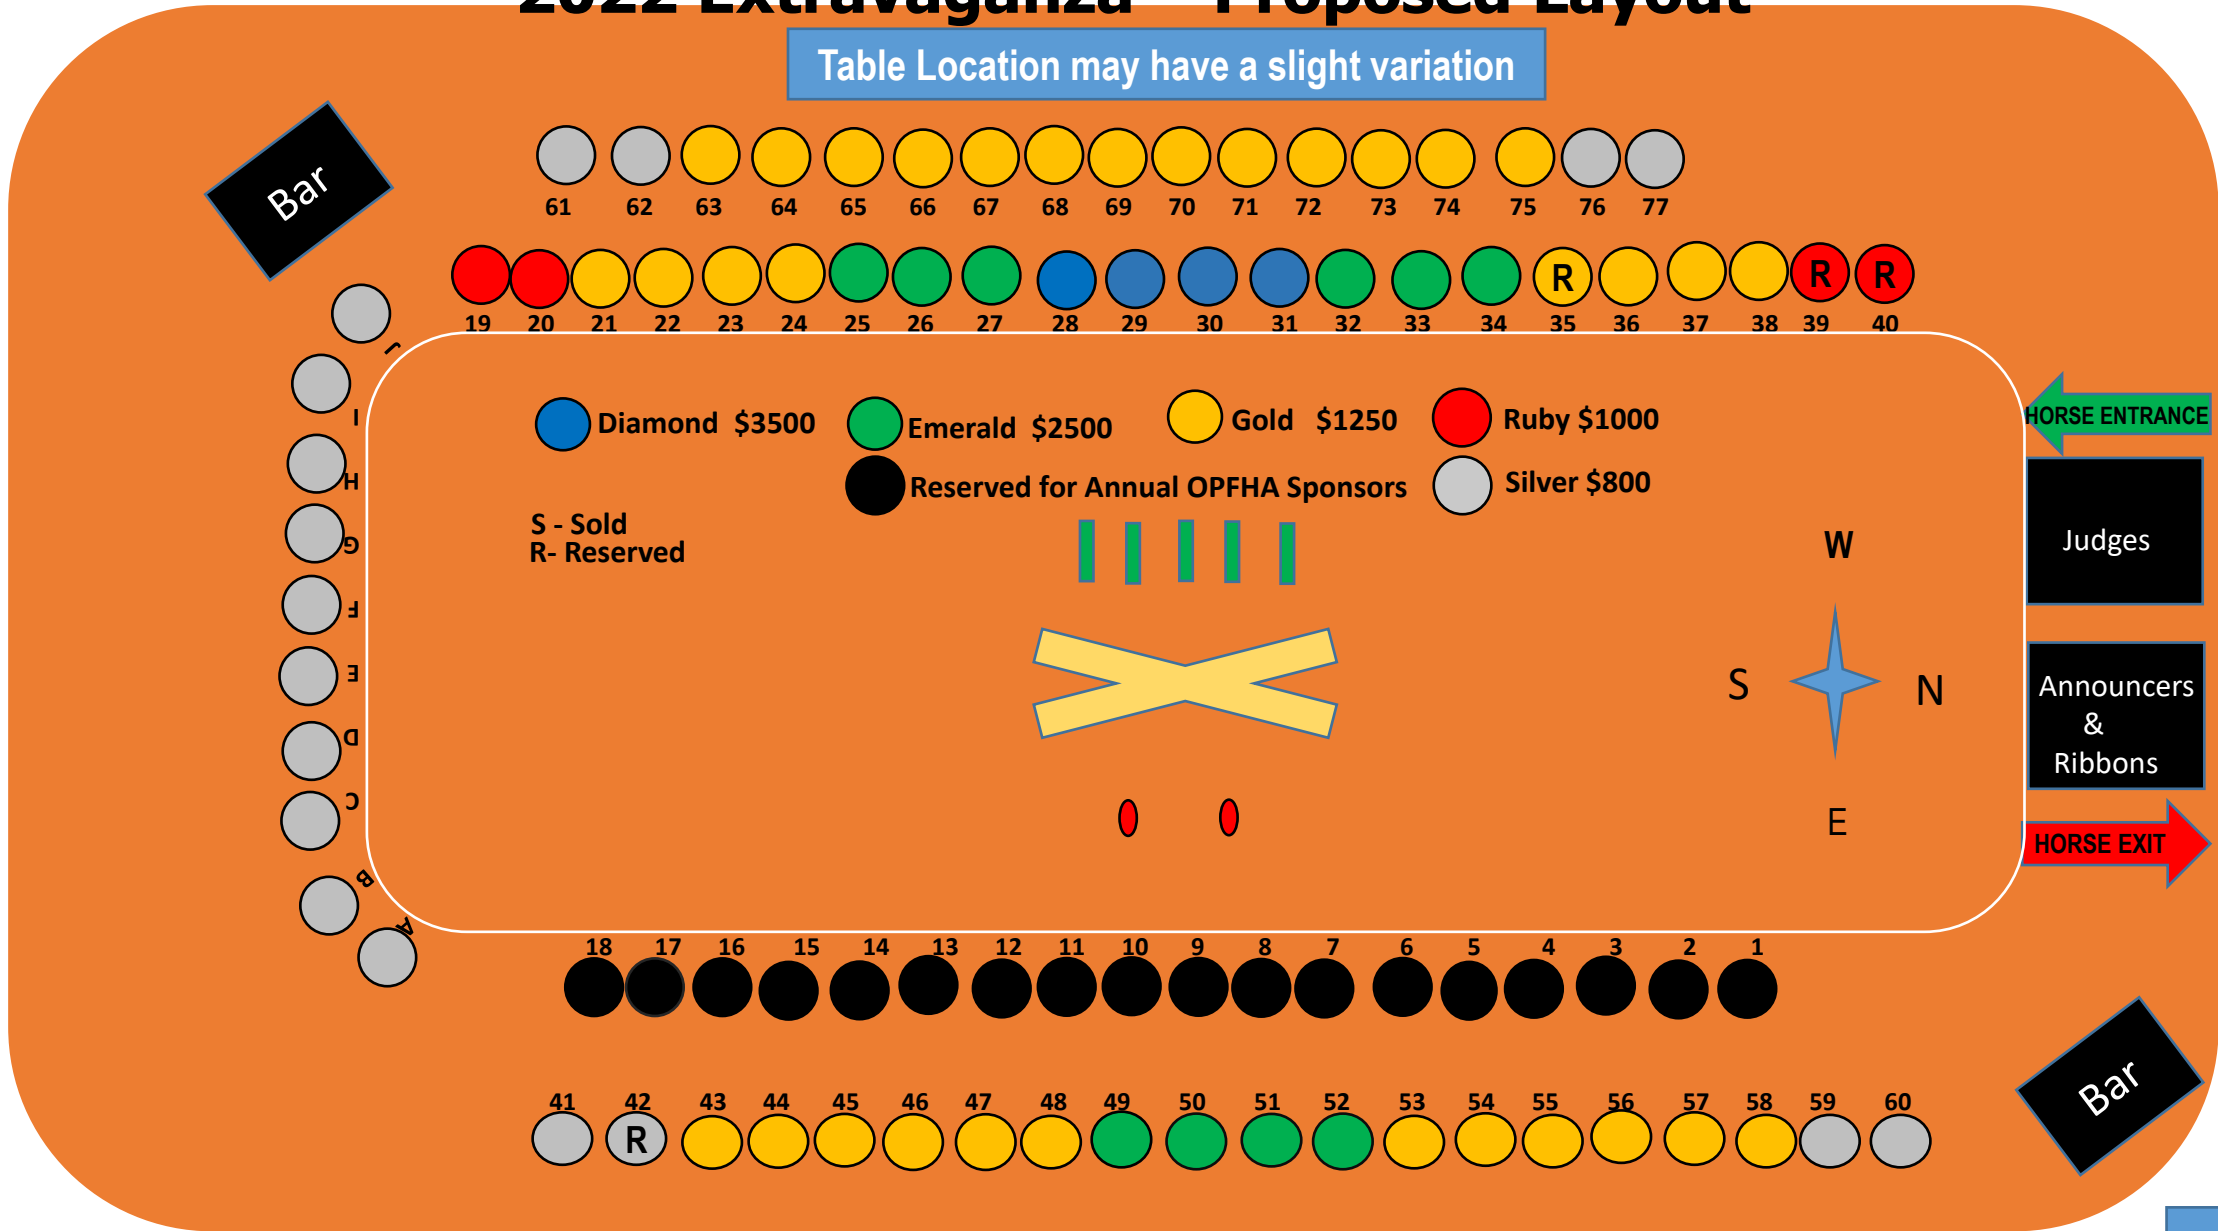

# 2022 Extravaganza – Proposed Layout

Table Location may have a slight variation

Subject to change without notice.  
 All placements are approximate.

↓ BARN Y SIDE ↓

↑ Main VIP Entrance ↓