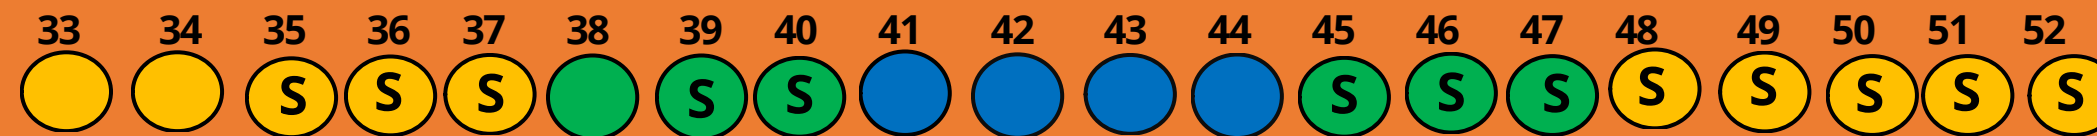

2023 Extravaganza – Proposed Layout

Table Location may have a slight variation

Bar

- Platinum \$5000
- Diamond \$2500
- Emerald \$1250
- Gold \$800
- Reserved for Annual OPFHA Sponsors
- Ruby \$500

S - Sold
R - Reserved

HORSE ENTRANCE

Judges

Announcers & Ribbons

HORSE EXIT

Bar

Subject to change without notice. All placements are

BARN Y SIDE

Main VIP Entrance