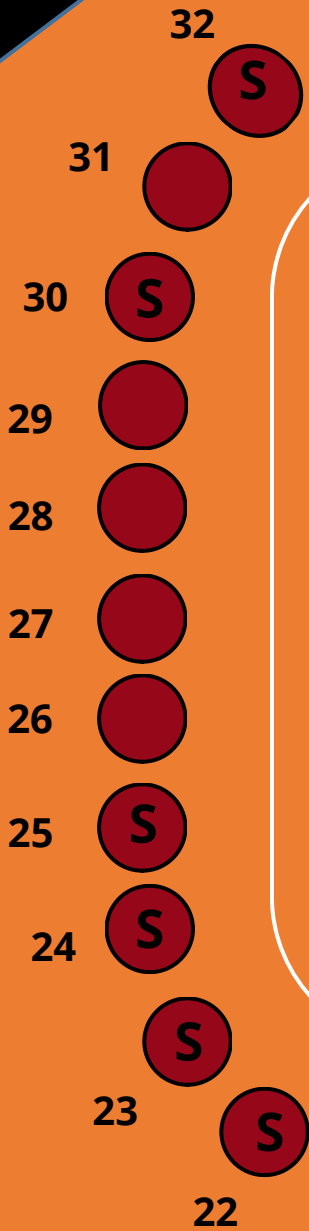

2023 Extravaganza – Proposed Layout

Table Location may have a slight variation

Bar

- Platinum \$5000
- Diamond \$2500
- Emerald \$1250
- Gold \$800
- Reserved for Annual OPFHA Sponsors
- Ruby \$500

S - Sold
R - Reserved

HORSE ENTRANCE

Judges

Announcers & Ribbons

HORSE EXIT

Bar

Subject to change without notice. All placements are

BARN Y SIDE

Main VIP Entrance