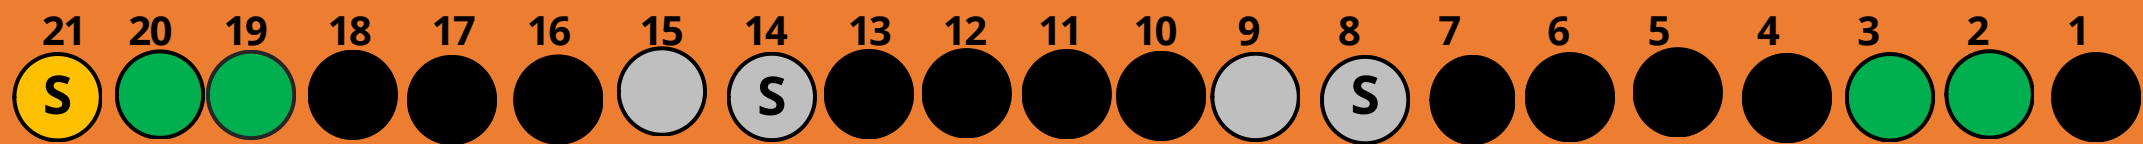

2023 Extravaganza – Proposed Layout

Table Location may have a slight variation

Bar

- Platinum \$5000
- Diamond \$2500
- Emerald \$1250
- Gold \$800
- Reserved for Annual OPFHA Sponsors
- Ruby \$500

S - Sold
R - Reserved

HORSE ENTRANCE

Judges

Announcers & Ribbons

HORSE EXIT

Bar

Subject to change without notice. All placements are

BARN Y SIDE

Main VIP Entrance