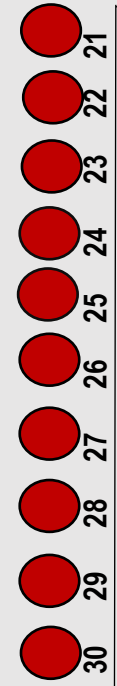

# EXTRAVAGANZA SHOW – MAY 24-26, 2024

Main VIP Entrance

RIBBONS

HORSE ENTRANCE

HORSE EXIT

JUDGES

- DIAMOND- ANNUAL OPFHA SPONSORS
- GOLD \$1,500
- SILVER \$1,250
- BRONZE \$1,000
- RUBY \$600
- R- Reserved

## WEC – ARENA 3

*Table Location may have a slight variation  
Subject to change without notice*